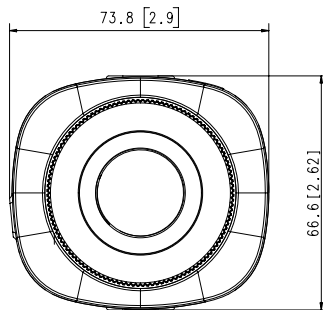

General

Webpage Language	English, Korean, Chinese, French, Italian, Spanish, German, Japanese, Russian, Swedish, Portuguese, Czech, Polish, Turkish, Dutch
Edge Storage	Micro SD/SDHC/SDXC 1slot 128GB
Memory	1024MB RAM, 256MB Flash

Mechanical

Color / Material	Black, Ivory / Plastic
Product Dimensions / Weight	73.8(W)x66.6(H)x136.2(D)mm(2.9x2.6x5.4"), 320g(0.71 lb)

- The latest product information / specification can be found at hanwha-security.com
- Design and specifications are subject to change without notice.
- Wisenet is the proprietary brand of Hanwha Techwin, formerly known as Samsung Techwin.

3	-	-
2	QNB-8002	'19.12.23
1	QNB-6002	'19.12.23
No.	MODEL NAME	DATE
Unit:mm[inch]		SCALE:1/1
Hanwha Techwin		

© Hanwha Techwin Co.,Ltd. All rights reserved.

A2