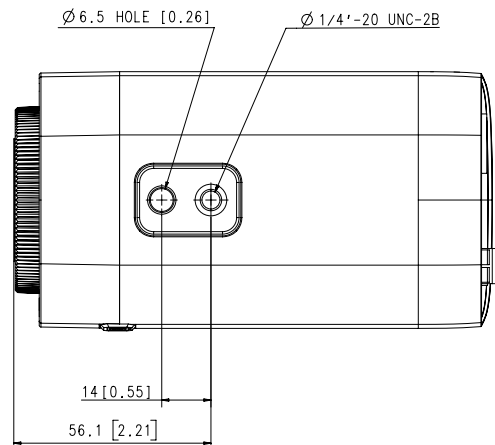

General

Webpage Language	English, Korean, Chinese, French, Italian, Spanish, German, Japanese, Russian, Swedish, Portuguese, Czech, Polish, Turkish, Dutch
Edge Storage	Micro SD/SDHC/SDXC 1slot 128GB
Memory	1024MB RAM, 256MB Flash

Mechanical

Color / Material	Black, Ivory / Plastic
Product Dimensions / Weight	73.8(W)x66.6(H)x136.2(D)mm(2.9x2.6x5.4"), 320g(0.71 lb)

- The latest product information / specification can be found at hanwha-security.com
- Design and specifications are subject to change without notice.
- Wisenet is the proprietary brand of Hanwha Techwin, formerly known as Samsung Techwin.